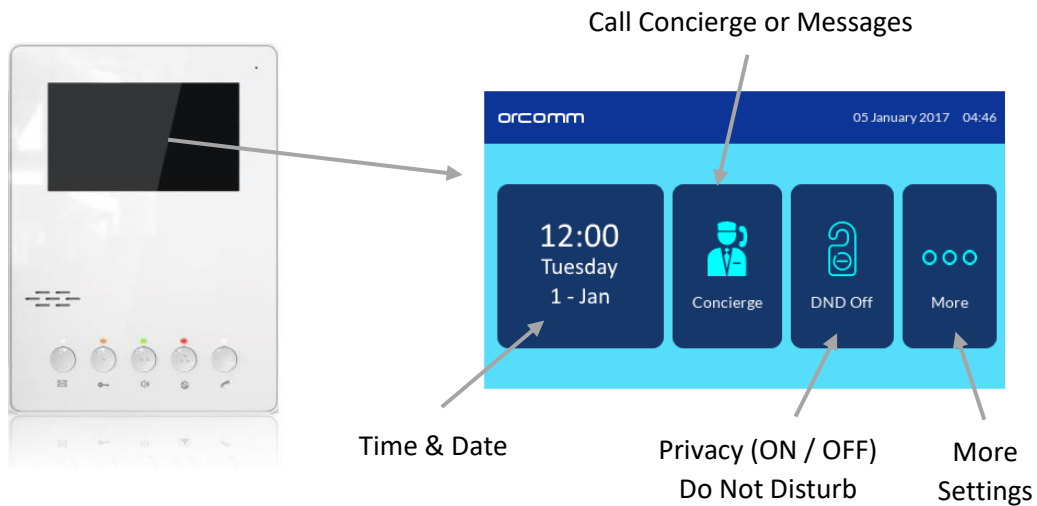

4" Touch Screen Door Entry

Welcome Display

Incoming Call