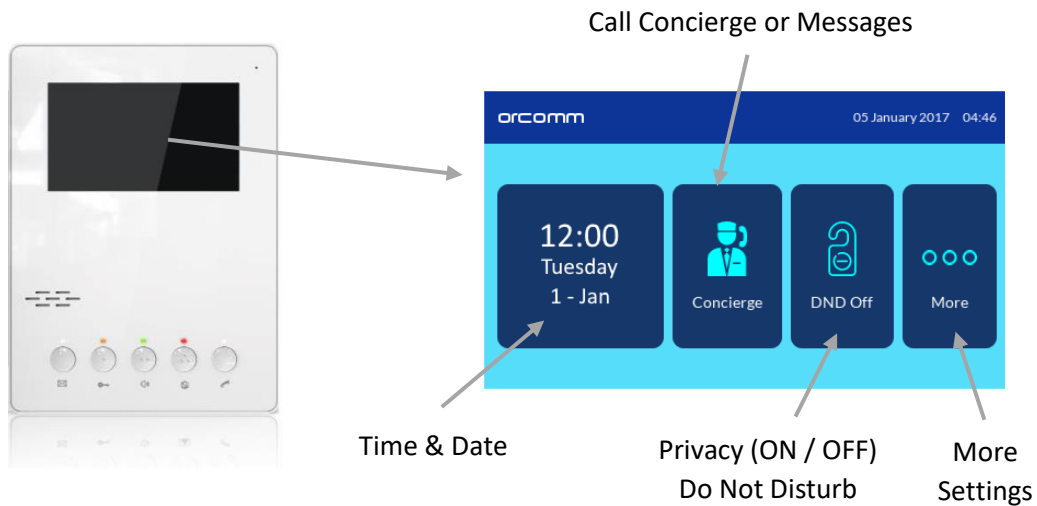

# 4" Touch Screen Door Entry

## Welcome Display